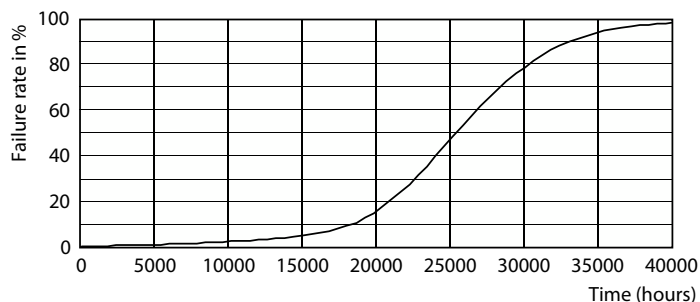

TrueForce Core LED Public (városi/közúti – HPL/SON)

Fotometriai adatok

General uniform lighting - TForce Core LED PT 30-27W E27 840 FR

Élettartam

Life Expectancy Diagram - TForce Core LED PT 30-27W E27 840 FR

Lumen Maintenance Diagram - TForce Core LED PT 30-27W E27 840 FR