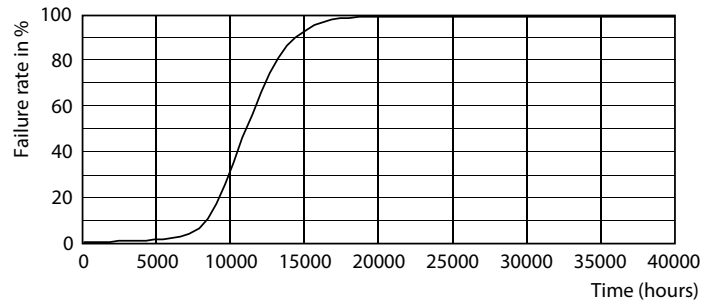

LED Party Bulbs

Lifetime

Lumen Maintenance Diagram - 8A19/LED/ORANGE/P/ND 120V 6/1BC

Life Expectancy Diagram - 8A19/LED/ORANGE/P/ND 120V 6/1BC