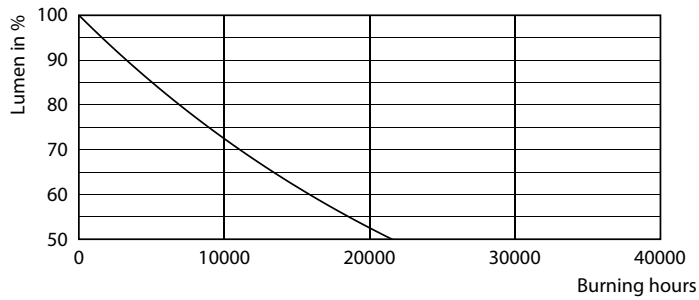

LED Party Bulbs

Lifetime

Lumen Maintenance Diagram - 8A19/LED/ORANGE/P/ND 120V 6/1BC

Life Expectancy Diagram - 8A19/LED/ORANGE/P/ND 120V 6/1BC