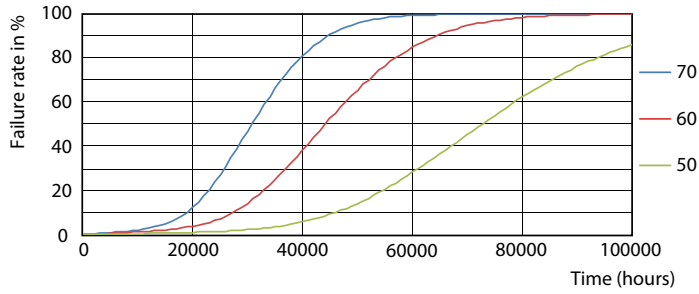

Lifetime

Lumen Maintenance Diagram - 15.5T8/MAS/48-835/IF24/P/DIM 25/1

Life Expectancy Diagram - 15.5T8/MAS/48-835/IF24/P/DIM 25/1

MasterClass InstantFit (UL Type-A) T8

Lifetime

Life Expectancy Diagram - 15.5T8/MAS/48-835/IF24/P/DIM 25/1