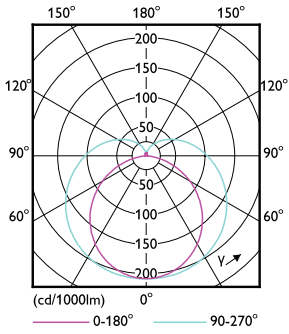

MasterClass InstantFit (UL Type-A) T8

Photometric data

Light Distribution Diagram - 15.5T8/MAS/48-835/IF24/P/DIM 25/1