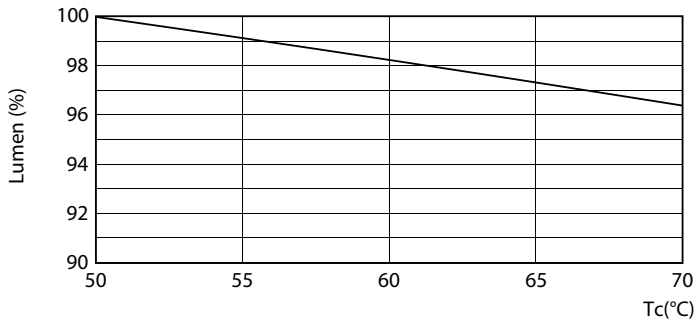

Lifetime

Lumen Maintenance Diagram - 15.5T8/MAS/48-835/IF24/P/DIM 25/1