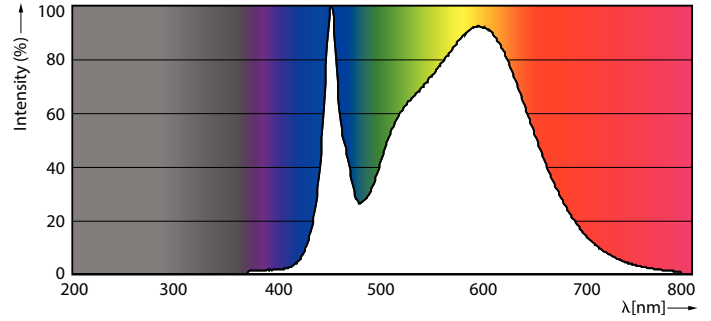

Spectral Power Distribution Colour - 15.5T8/MAS/48-835/IF24/P/DIM 25/1

General uniform lighting - 15.5T8/MAS/48-835/IF24/P/DIM 25/1