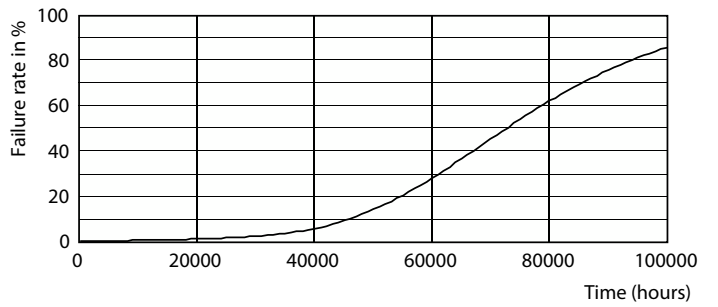

Life Expectancy Diagram - 15.5T8/MAS/48-835/IF24/P/DIM 25/1