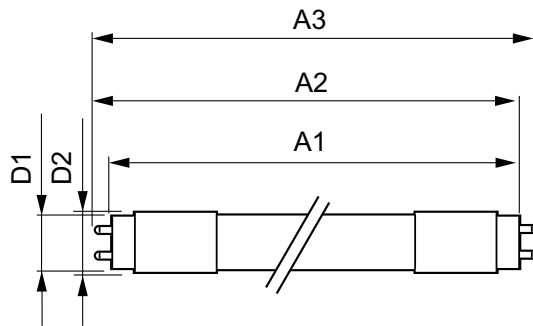

MasterClass InstantFit (UL Type-A) T8

Operating and Electrical	
Line Frequency	20K to 120K Hz
Input Frequency	20K to 120K Hz
Power Consumption	15.5 W
Lamp Current (Max)	320 mA
Lamp Current (Min)	60 mA
Wattage Equivalent	32 W
Starting Time (Nom)	0.5 s
Warm-up time to 60% light	0.5 s
Power Factor (Fraction)	0.9
Voltage (Nom)	120-277,347 V
UL Type	UL Type A

Temperature	
Ambient temperature range	-4 °F to 131 °F
T-Case Maximum (Nom)	104 °F

Controls and Dimming	
Dimmable	Only with specific dimmers

Mechanical and Housing	
Bulb Finish	Frosted
Bulb Material	Plastic

Product Length	47-1/4 inch
Bulb Shape	T8

Approval and Application	
Energy Saving Product	Yes
Approval Marks	RoHS compliance UL certificate DLC compliance
Energy Consumption kWh/1000 h	- kWh

Application Conditions	
can it be used in closed luminaires	Yes

Product Data	
Order product name	15.5T8/MAS/48-835/IF24/P/DIM 25/1
Full product name	15.5T8/MAS/48-835/IF24/P/DIM 25/1
Order code	533372
Material Nr. (12NC)	929002016304
Numerator - Quantity Per Pack	1
EAN/UPC - Product/Case	046677545185
Numerator - Packs per outer box	25
EAN/UPC - Case	50046677545180

Dimensional drawing

Product	D1	D2	A1	A2	A3
15.5T8/MAS/48-835/IF24/P/DIM 25/1	1-1/16 inch	1-1/8 inch	47-3/16 inch	47-1/2 inch	47-3/4 inch