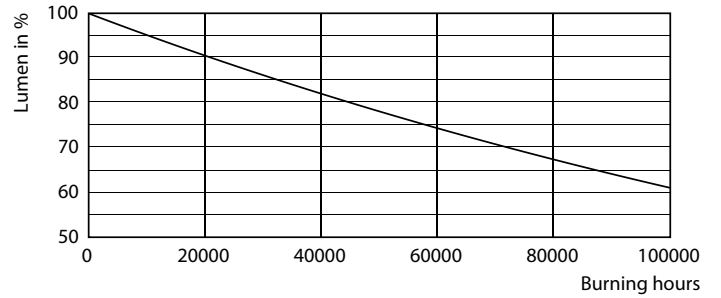

Product data

| General Information | | | |
|---------------------|---------------------------------|---------------------------------------|---------------|
| Cap-Base | G13 [Medium Bi-Pin Fluorescent] | Beam Angle (Nom) | 180 degree(s) |
| Nominal lifetime | 70,000 hour(s) | Luminous Flux | 2,400 lm |
| Switching Cycle | 50,000 | Color Designation | White (WH) |
| Lighting Technology | LED | Correlated Color Temperature (Nom) | 3500 K |
| EU RoHS compliant | Yes | Luminous Efficacy (rated) (Nom) | 154 lm/W |
| | | Color Consistency | <6 |
| | | Color rendering index (CRI) | 80 |
| | | LLMF At End Of Nominal Lifetime (Nom) | 70 % |
| Light Technical | | | |
| Color Code | 835 [CCT of 3500K] | | |

Lifetime

Lumen Maintenance Diagram - 15.5T8/MAS/48-835/IF24/P/DIM 25/1

Life Expectancy Diagram - 15.5T8/MAS/48-835/IF24/P/DIM 25/1

MasterClass InstantFit (UL Type-A) T8

Lifetime

Life Expectancy Diagram - 15.5T8/MAS/48-835/IF24/P/DIM 25/1