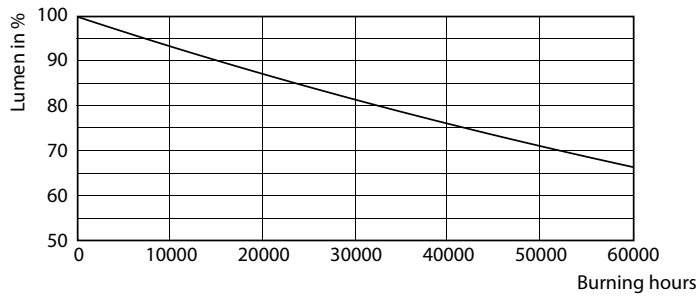

Lumen Maintenance Diagram - MAS LEDtube VLE 1200mm UO 16W 840 T8

Life Expectancy Diagram - MAS LEDtube VLE 1200mm UO 16W 840 T8