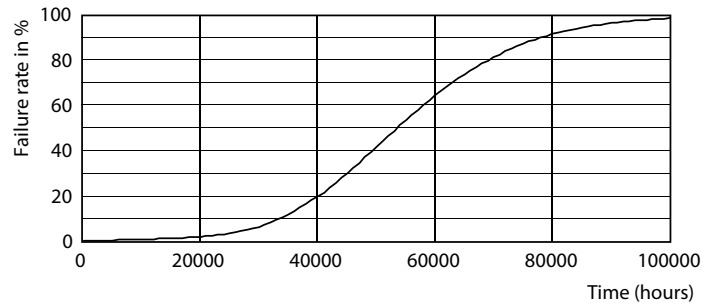

MASTER Value LEDtube T8

Fotometriai adatok

Spectral Power Distribution Colour - MAS LEDtube VLE 1200mm UO 16W 840 T8

Élettartam

Life Expectancy Diagram - MAS LEDtube VLE 1200mm UO 16W 840 T8