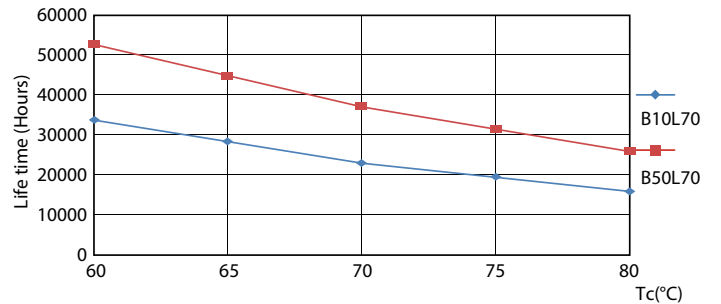

Lumen Maintenance Diagram - MAS LEDtube VLE 1200mm UO 16W 840 T8

Life Expectancy Diagram - MAS LEDtube VLE 1200mm UO 16W 840 T8