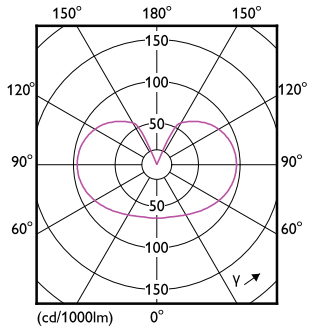

CorePro LED-glaspære

Fotometriske data

Light Distribution Diagram - CorePro LEDBulb8.5-75W E27 A60 840 FR G