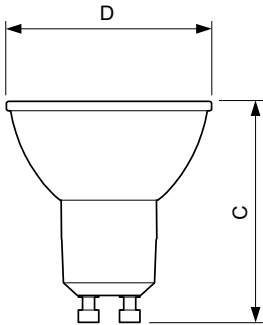

Målskitse

Product	D	C
CorePro LEDspot 4-50W GU10 830 36D DIM	50 mm	54 mm

Fotometriske data

Spectral Power Distribution Colour - CorePro LEDspot 4-50W GU10 830 36D DIM

Light Distribution Diagram - CorePro LEDspot 4-50W GU10 830 36D DIM