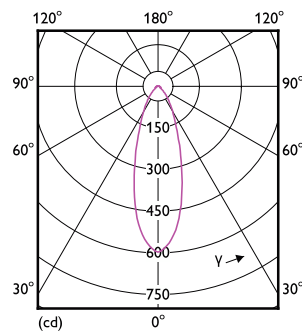

Målskitse

Product	D	C
CorePro LEDspot 4-50W GU10 830 36D DIM	50 mm	54 mm

Fotometriske data

Spectral Power Distribution Colour - CorePro LEDspot 4-50W GU10 830 36D DIM

Light Distribution Diagram - CorePro LEDspot 4-50W GU10 830 36D DIM