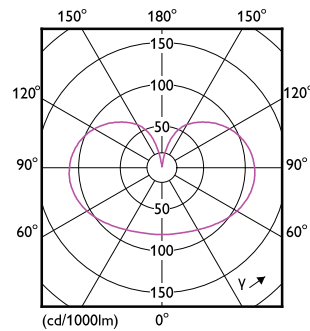

Light Distribution Diagram - CorePro LEDBulbND 150W E27 A67 840 FR G