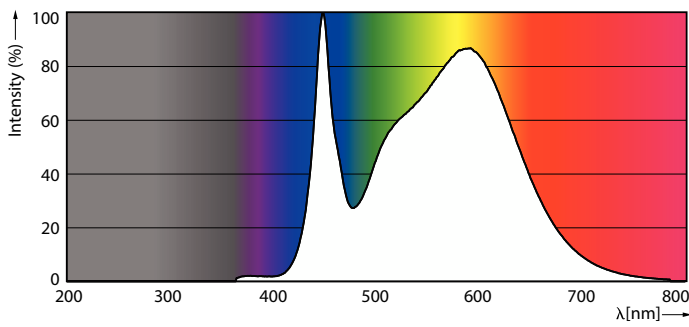

General uniform lighting - 36CC/LED/840/ND EX39 G2 BB 6/1

Spectral Power Distribution Colour - 36CC/LED/840/ND EX39 G2 BB 6/1