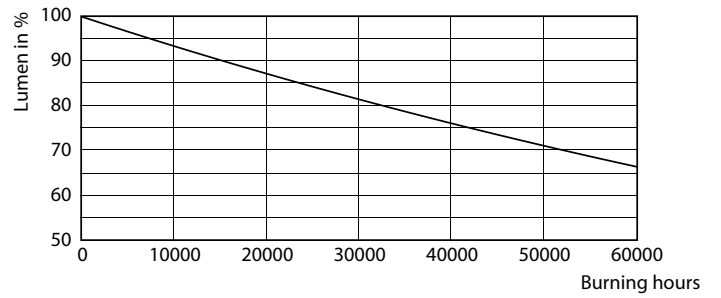

LED Corn Cobs

Lifetime

Life Expectancy Diagram - 36CC/LED/840/ND EX39 G2 BB 6/1

Lumen Maintenance Diagram - 36CC/LED/840/ND EX39 G2 BB 6/1