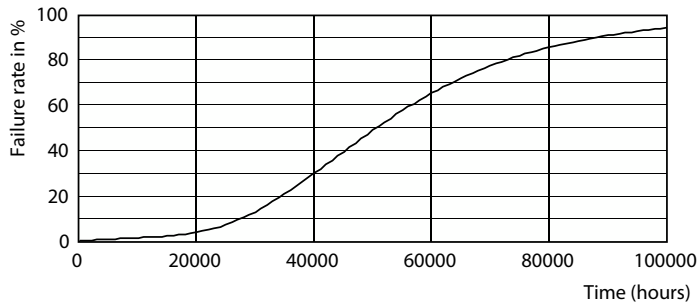

LED Corn Cobs

Lifetime

Life Expectancy Diagram - 36CC/LED/840/ND EX39 G2 BB 6/1

Lumen Maintenance Diagram - 36CC/LED/840/ND EX39 G2 BB 6/1