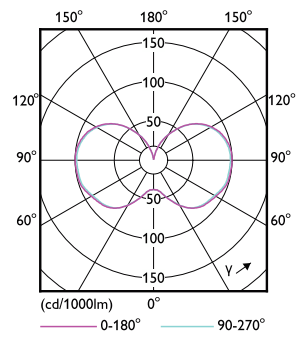

Light Distribution Diagram - 36CC/LED/840/ND EX39 G2 BB 6/1