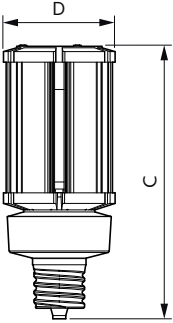

### Product data

General Information	
Cap-Base	EX39 [Exclusionary Mogul Screw]
Nominal lifetime	50,000 hour(s)
Switching Cycle	50,000
Lighting Technology	LED
EU RoHS compliant	Yes
Light Technical	
Color Code	840 [CCT of 4000K]
Luminous Flux	5,200 lm
Color Designation	Cool White (CW)
Correlated Color Temperature (Nom)	4000 K
Luminous Efficacy (rated) (Nom)	144.00 lm/W
Color Consistency	ANSI 4000K quadrangle
Color rendering index (CRI)	80
LLMF At End Of Nominal Lifetime (Nom)	70 %
Operating and Electrical	
Line Frequency	50 to 60 Hz
Input Frequency	50 to 60 Hz
Power Consumption	36 W
Lamp Current (Nom)	400 mA
Starting Time (Nom)	1 s

Warm-up time to 60% light	1 s
Power Factor (Fraction)	0.9
Voltage (Nom)	100-277 V
UL Type	Type B - bypass the ballast
Temperature	
T-Case Maximum (Nom)	140 °F
Controls and Dimming	
Dimmable	No
Mechanical and Housing	
Bulb Finish	Clear
Bulb Material	Plastic
Bulb Shape	Corncob
Approval and Application	
Energy Consumption kWh/1000 h	36 kWh
Product Data	
Order product name	36CC/LED/840/ND EX39 G2 BB 6/1
Full product name	36CC/LED/840/ND EX39 G2 BB 6/1
Order code	559732

## Dimensional drawing

Product	D	C
36CC/LED/840/ND EX39 G2 BB 6/1	3-3/8 inch	8-7/16 inch