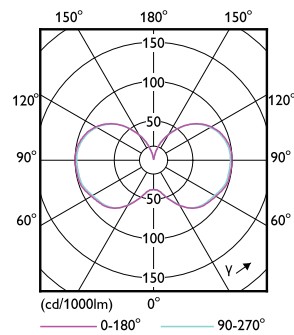

Product data

General Information		Warm-up time to 60% light	
Cap-Base	EX39 [Exclusionary Mogul Screw]		1 s
Nominal lifetime	50,000 hour(s)	Power Factor (Fraction)	0.9
Switching Cycle	50,000	Voltage (Nom)	100-277 V
Lighting Technology	LED	UL Type	Type B - bypass the ballast
EU RoHS compliant	Yes	Temperature	
Light Technical		T-Case Maximum (Nom)	140 °F
Color Code	850 [CCT of 5000K]	Controls and Dimming	
Luminous Flux	5,400 lm	Dimmable	No
Color Designation	Daylight	Mechanical and Housing	
Correlated Color Temperature (Nom)	5000 K	Bulb Finish	Clear
Luminous Efficacy (rated) (Nom)	150.00 lm/W	Bulb Material	Plastic
Color Consistency	ANSI 5000K quadrangle	Bulb Shape	Corncob
Color rendering index (CRI)	80	Approval and Application	
LLMF At End Of Nominal Lifetime (Nom)	70 %	Energy Consumption kWh/1000 h	36 kWh
Operating and Electrical		Product Data	
Line Frequency	50 to 60 Hz	Order product name	36CC/LED/850/ND EX39 G2 BB 6/1
Input Frequency	50 to 60 Hz	Full product name	36CC/LED/850/ND EX39 G2 BB 6/1
Power Consumption	36 W	Order code	559740
Lamp Current (Nom)	400 mA		
Starting Time (Nom)	1 s		

LED Corn Cobs

Material Nr. (12NC)	929002396304
Numerator - Quantity Per Pack	1
EAN/UPC - Product/Case	046677559748
Numerator - Packs per outer box	6

EAN/UPC - Case	50046677559743
----------------	----------------

Dimensional drawing

Product	D	C
36CC/LED/850/ND EX39 G2 BB 6/1	3-3/8 inch	8-7/16 inch

Photometric data

General uniform lighting - 36CC/LED/850/ND EX39 G2 BB 6/1

Light Distribution Diagram - 36CC/LED/850/ND EX39 G2 BB 6/1