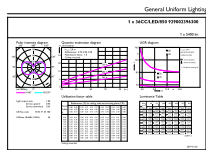

Dimensional drawing

Product	D	C
36CC/LED/850/ND EX39 G2 BB 6/1	3-3/8 inch	8-7/16 inch

Photometric data

General uniform lighting - 36CC/LED/850/ND EX39 G2 BB 6/1

Light Distribution Diagram - 36CC/LED/850/ND EX39 G2 BB 6/1