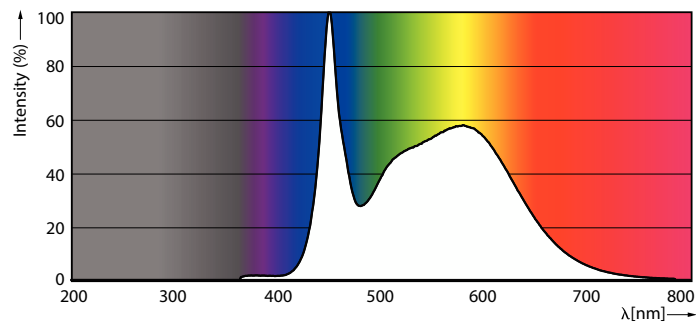

Product data

General Information		Warm-up time to 60% light	
Cap-Base	EX39 [Exclusionary Mogul Screw]		1 s
Nominal lifetime	50,000 hour(s)	Power Factor (Fraction)	0.9
Switching Cycle	50,000	Voltage (Nom)	100-277 V
Lighting Technology	LED	UL Type	Type B - bypass the ballast
EU RoHS compliant	Yes	Temperature	
Light Technical		T-Case Maximum (Nom)	140 °F
Color Code	850 [CCT of 5000K]	Controls and Dimming	
Luminous Flux	5,400 lm	Dimmable	No
Color Designation	Daylight	Mechanical and Housing	
Correlated Color Temperature (Nom)	5000 K	Bulb Finish	Clear
Luminous Efficacy (rated) (Nom)	150.00 lm/W	Bulb Material	Plastic
Color Consistency	ANSI 5000K quadrangle	Bulb Shape	Corncob
Color rendering index (CRI)	80	Approval and Application	
LLMF At End Of Nominal Lifetime (Nom)	70 %	Energy Consumption kWh/1000 h	36 kWh
Operating and Electrical		Product Data	
Line Frequency	50 to 60 Hz	Order product name	36CC/LED/850/ND EX39 G2 BB 6/1
Input Frequency	50 to 60 Hz	Full product name	36CC/LED/850/ND EX39 G2 BB 6/1
Power Consumption	36 W	Order code	559740
Lamp Current (Nom)	400 mA		
Starting Time (Nom)	1 s		

Dimensional drawing

Product	D	C
36CC/LED/850/ND EX39 G2 BB 6/1	3-3/8 inch	8-7/16 inch

Photometric data

General uniform lighting - 36CC/LED/850/ND EX39 G2 BB 6/1

Light Distribution Diagram - 36CC/LED/850/ND EX39 G2 BB 6/1

Spectral Power Distribution Colour - 36CC/LED/850/ND EX39 G2 BB 6/1

LED Corn Cobs

Lifetime

Life Expectancy Diagram - 36CC/LED/850/ND EX39 G2 BB 6/1

Lumen Maintenance Diagram - 36CC/LED/850/ND EX39 G2 BB 6/1