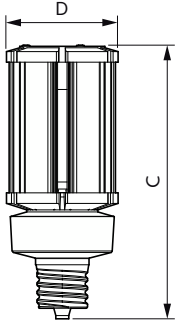

Product data

General Information		Warm-up time to 60% light	
Cap-Base	EX39 [Exclusionary Mogul Screw]		1 s
Nominal lifetime	50,000 hour(s)	Power Factor (Fraction)	0.9
Switching Cycle	50,000	Voltage (Nom)	100-277 V
Lighting Technology	LED	UL Type	Type B - bypass the ballast
EU RoHS compliant	Yes	Temperature	
Light Technical		T-Case Maximum (Nom)	140 °F
Color Code	850 [CCT of 5000K]	Controls and Dimming	
Luminous Flux	5,400 lm	Dimmable	No
Color Designation	Daylight	Mechanical and Housing	
Correlated Color Temperature (Nom)	5000 K	Bulb Finish	Clear
Luminous Efficacy (rated) (Nom)	150.00 lm/W	Bulb Material	Plastic
Color Consistency	ANSI 5000K quadrangle	Bulb Shape	Corncob
Color rendering index (CRI)	80	Approval and Application	
LLMF At End Of Nominal Lifetime (Nom)	70 %	Energy Consumption kWh/1000 h	36 kWh
Operating and Electrical		Product Data	
Line Frequency	50 to 60 Hz	Order product name	36CC/LED/850/ND EX39 G2 BB 6/1
Input Frequency	50 to 60 Hz	Full product name	36CC/LED/850/ND EX39 G2 BB 6/1
Power Consumption	36 W	Order code	559740
Lamp Current (Nom)	400 mA		
Starting Time (Nom)	1 s		

LED Corn Cobs

Material Nr. (12NC)	929002396304
Numerator - Quantity Per Pack	1
EAN/UPC - Product/Case	046677559748
Numerator - Packs per outer box	6

EAN/UPC - Case	50046677559743
----------------	----------------

Dimensional drawing

Product	D	C
36CC/LED/850/ND EX39 G2 BB 6/1	3-3/8 inch	8-7/16 inch

Photometric data

General uniform lighting - 36CC/LED/850/ND EX39 G2 BB 6/1

Light Distribution Diagram - 36CC/LED/850/ND EX39 G2 BB 6/1