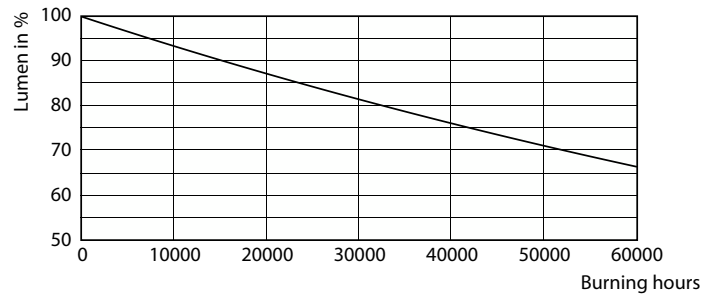

LED Corn Cobs

Lifetime

Life Expectancy Diagram - 45CC/LED/830/ND EX39 G2 BB 6/1

Lumen Maintenance Diagram - 45CC/LED/830/ND EX39 G2 BB 6/1