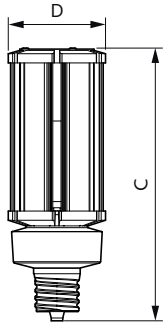

Product data

General Information	
Cap-Base	EX39 [Exclusionary Mogul Screw]
Nominal lifetime	50,000 hour(s)
Switching Cycle	50,000
Lighting Technology	LED
EU RoHS compliant	Yes
Light Technical	
Color Code	830 [CCT of 3000K]
Luminous Flux	6,200 lm
Color Designation	White (WH)
Correlated Color Temperature (Nom)	3000 K
Luminous Efficacy (rated) (Nom)	137.00 lm/W
Color Consistency	ANSI 3000K quadrangle
Color rendering index (CRI)	80
LLMF At End Of Nominal Lifetime (Nom)	70 %
Operating and Electrical	
Line Frequency	50 to 60 Hz
Input Frequency	50 to 60 Hz
Power Consumption	45 W
Lamp Current (Nom)	500 mA
Starting Time (Nom)	1 s

Warm-up time to 60% light	1 s
Power Factor (Fraction)	0.9
Voltage (Nom)	100-277 V
UL Type	Type B - bypass the ballast
Temperature	
T-Case Maximum (Nom)	140 °F
Controls and Dimming	
Dimmable	No
Mechanical and Housing	
Bulb Finish	Clear
Bulb Material	Plastic
Bulb Shape	Corncob
Approval and Application	
Energy Consumption kWh/1000 h	45 kWh
Product Data	
Order product name	45CC/LED/830/ND EX39 G2 BB 6/1
Full product name	45CC/LED/830/ND EX39 G2 BB 6/1
Order code	559757

Dimensional drawing

Product	D	C
45CC/LED/830/ND EX39 G2 BB 6/1	3-3/8 inch	9-11/16 inch

Photometric data

Light Distribution Diagram - 45CC/LED/830/ND EX39 G2 BB 6/1

Spectral Power Distribution Colour - 45CC/LED/830/ND EX39 G2 BB 6/1