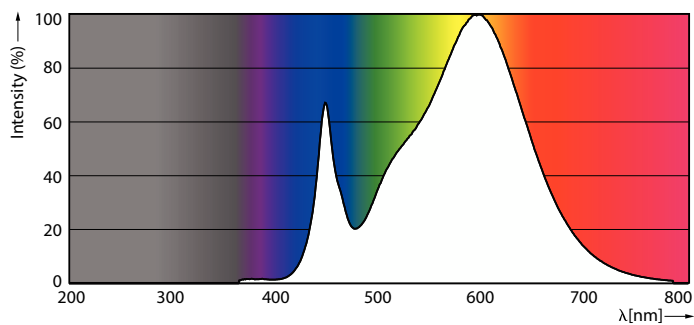

Product data

General Information	
Cap-Base	EX39 [Exclusionary Mogul Screw]
Nominal lifetime	50,000 hour(s)
Switching Cycle	50,000
Lighting Technology	LED
EU RoHS compliant	Yes
Light Technical	
Color Code	830 [CCT of 3000K]
Luminous Flux	6,200 lm
Color Designation	White (WH)
Correlated Color Temperature (Nom)	3000 K
Luminous Efficacy (rated) (Nom)	137.00 lm/W
Color Consistency	ANSI 3000K quadrangle
Color rendering index (CRI)	80
LLMF At End Of Nominal Lifetime (Nom)	70 %
Operating and Electrical	
Line Frequency	50 to 60 Hz
Input Frequency	50 to 60 Hz
Power Consumption	45 W
Lamp Current (Nom)	500 mA
Starting Time (Nom)	1 s

LED Corn Cobs

Material Nr. (12NC)	929002396404
Numerator - Quantity Per Pack	1
EAN/UPC - Product/Case	046677559755
Numerator - Packs per outer box	6

EAN/UPC - Case	50046677559750
----------------	----------------

Dimensional drawing

Product	D	C
45CC/LED/830/ND EX39 G2 BB 6/1	3-3/8 inch	9-11/16 inch

Photometric data

Light Distribution Diagram - 45CC/LED/830/ND EX39 G2 BB 6/1

Spectral Power Distribution Colour - 45CC/LED/830/ND EX39 G2 BB 6/1