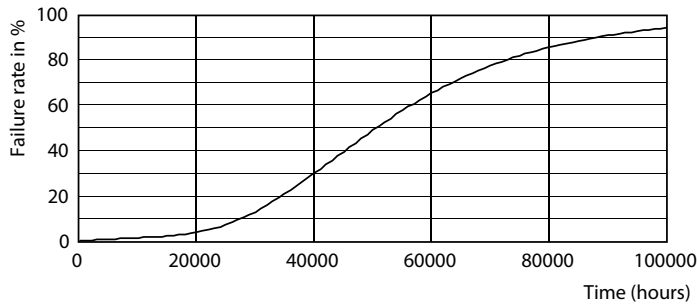

LED Corn Cobs

Lifetime

Life Expectancy Diagram - 45CC/LED/830/ND EX39 G2 BB 6/1

Lumen Maintenance Diagram - 45CC/LED/830/ND EX39 G2 BB 6/1