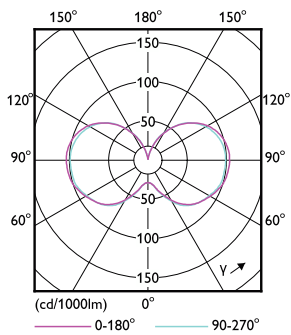

Product data

General Information	
Cap-Base	EX39 [Exclusionary Mogul Screw]
Nominal lifetime	50,000 hour(s)
Switching Cycle	50,000
Lighting Technology	LED
EU RoHS compliant	Yes
Light Technical	
Color Code	830 [CCT of 3000K]
Luminous Flux	6,200 lm
Color Designation	White (WH)
Correlated Color Temperature (Nom)	3000 K
Luminous Efficacy (rated) (Nom)	137.00 lm/W
Color Consistency	ANSI 3000K quadrangle
Color rendering index (CRI)	80
LLMF At End Of Nominal Lifetime (Nom)	70 %
Operating and Electrical	
Line Frequency	50 to 60 Hz
Input Frequency	50 to 60 Hz
Power Consumption	45 W
Lamp Current (Nom)	500 mA
Starting Time (Nom)	1 s

LED Corn Cobs

Material Nr. (12NC)	929002396404
Numerator - Quantity Per Pack	1
EAN/UPC - Product/Case	046677559755
Numerator - Packs per outer box	6

EAN/UPC - Case	50046677559750
----------------	----------------

Dimensional drawing

Product	D	C
45CC/LED/830/ND EX39 G2 BB 6/1	3-3/8 inch	9-11/16 inch

Photometric data

Light Distribution Diagram - 45CC/LED/830/ND EX39 G2 BB 6/1

Spectral Power Distribution Colour - 45CC/LED/830/ND EX39 G2 BB 6/1