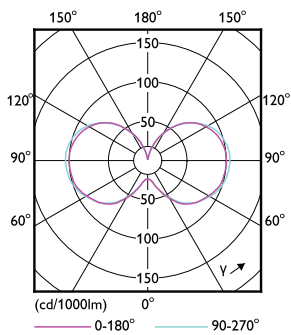

Light Distribution Diagram - 54CC/LED/830/ND EX39 G2 BB 6/1