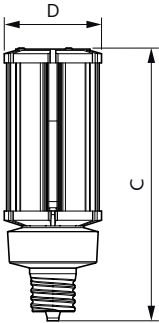

### Product data

General Information	
Cap-Base	EX39 [Exclusionary Mogul Screw]
Nominal lifetime	50,000 hour(s)
Switching Cycle	50,000
Lighting Technology	LED
EU RoHS compliant	Yes
Light Technical	
Color Code	830 [CCT of 3000K]
Luminous Flux	7,500 lm
Color Designation	White (WH)
Correlated Color Temperature (Nom)	3000 K
Luminous Efficacy (rated) (Nom)	138.00 lm/W
Color Consistency	ANSI 3000K quadrangle
Color rendering index (CRI)	80
LLMF At End Of Nominal Lifetime (Nom)	70 %
Operating and Electrical	
Line Frequency	50 to 60 Hz
Input Frequency	50 to 60 Hz
Power Consumption	54 W
Lamp Current (Nom)	600 mA
Starting Time (Nom)	1 s

Warm-up time to 60% light	1 s
Power Factor (Fraction)	0.9
Voltage (Nom)	100-277 V
UL Type	Type B - bypass the ballast
Temperature	
T-Case Maximum (Nom)	149 °F
Controls and Dimming	
Dimmable	No
Mechanical and Housing	
Bulb Finish	Clear
Bulb Material	Plastic
Bulb Shape	Corncob
Approval and Application	
Energy Consumption kWh/1000 h	54 kWh
Product Data	
Order product name	54CC/LED/830/ND EX39 G2 BB 6/1
Full product name	54CC/LED/830/ND EX39 G2 BB 6/1
Order code	559781

## Dimensional drawing

Product	D	C
54CC/LED/830/ND EX39 G2 BB 6/1	3-3/8 inch	9-11/16 inch