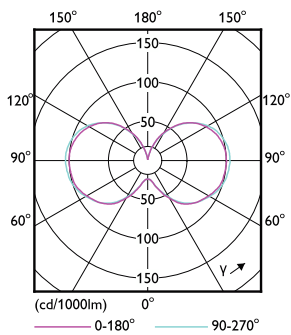

Dimensional drawing

Product	D	C
54CC/LED/840/ND EX39 G2 BB 6/1	3-3/8 inch	9-11/16 inch

Photometric data

Spectral Power Distribution Colour - 54CC/LED/840/ND EX39 G2 BB 6/1

General uniform lighting - 54CC/LED/840/ND EX39 G2 BB 6/1

Light Distribution Diagram - 54CC/LED/840/ND EX39 G2 BB 6/1

LED Corn Cobs

Lifetime

Life Expectancy Diagram - 54CC/LED/840/ND EX39 G2 BB 6/1

Lumen Maintenance Diagram - 54CC/LED/840/ND EX39 G2 BB 6/1