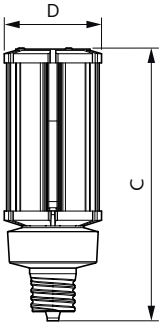

Product data

General Information	
Cap-Base	EX39 [Exclusionary Mogul Screw]
Nominal lifetime	50,000 hour(s)
Switching Cycle	50,000
Lighting Technology	LED
EU RoHS compliant	Yes
Light Technical	
Color Code	840 [CCT of 4000K]
Luminous Flux	7,800 lm
Color Designation	Cool White (CW)
Correlated Color Temperature (Nom)	4000 K
Luminous Efficacy (rated) (Nom)	144.00 lm/W
Color Consistency	ANSI 4000K quadrangle
Color rendering index (CRI)	80
LLMF At End Of Nominal Lifetime (Nom)	70 %
Operating and Electrical	
Line Frequency	50 to 60 Hz
Input Frequency	50 to 60 Hz
Power Consumption	54 W
Lamp Current (Nom)	600 mA
Starting Time (Nom)	1 s

Warm-up time to 60% light	1 s
Power Factor (Fraction)	0.9
Voltage (Nom)	100-277 V
UL Type	Type B - bypass the ballast
Temperature	
T-Case Maximum (Nom)	149 °F
Controls and Dimming	
Dimmable	No
Mechanical and Housing	
Bulb Finish	Clear
Bulb Material	Plastic
Bulb Shape	Corncob
Approval and Application	
Energy Consumption kWh/1000 h	54 kWh
Product Data	
Order product name	54CC/LED/840/ND EX39 G2 BB 6/1
Full product name	54CC/LED/840/ND EX39 G2 BB 6/1
Order code	559799

Dimensional drawing

Product	D	C
54CC/LED/840/ND EX39 G2 BB 6/1	3-3/8 inch	9-11/16 inch

Photometric data

Spectral Power Distribution Colour - 54CC/LED/840/ND EX39 G2 BB 6/1

General uniform lighting - 54CC/LED/840/ND EX39 G2 BB 6/1