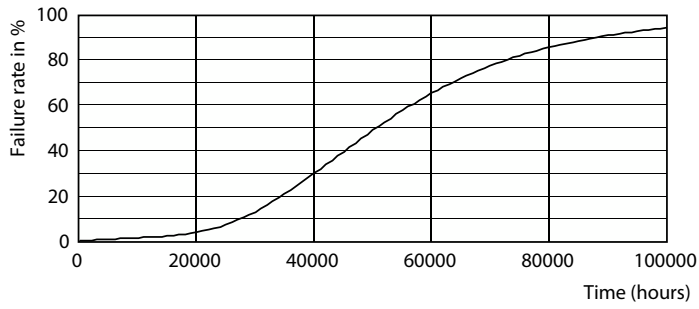

LED Corn Cobs

Lifetime

Life Expectancy Diagram - 54CC/LED/840/ND EX39 G2 BB 6/1

Lumen Maintenance Diagram - 54CC/LED/840/ND EX39 G2 BB 6/1