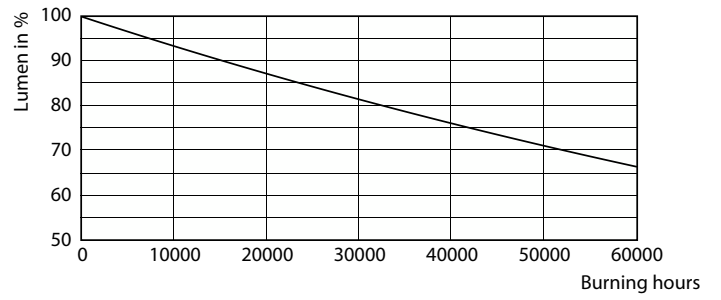

LED Corn Cobs

Lifetime

Life Expectancy Diagram - 54CC/LED/840/ND EX39 G2 BB 6/1

Lumen Maintenance Diagram - 54CC/LED/840/ND EX39 G2 BB 6/1