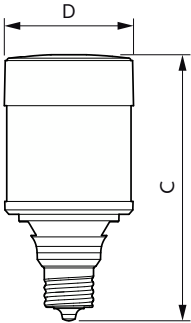

Product data

General Information	
Cap-Base	EX39 [Exclusionary Mogul Screw]
Nominal lifetime	50,000 hour(s)
Switching Cycle	50,000
Lighting Technology	LED
EU RoHS compliant	Yes
Light Technical	
Color Code	840 [CCT of 4000K]
Luminous Flux	18,000 lm
Color Designation	Cool White (CW)
Correlated Color Temperature (Nom)	4000 K
Luminous Efficacy (rated) (Nom)	156.00 lm/W
Color Consistency	ANSI 4000K quadrangle
Color rendering index (CRI)	80
LLMF At End Of Nominal Lifetime (Nom)	70 %
Operating and Electrical	
Line Frequency	50 to 60 Hz
Input Frequency	50 to 60 Hz
Power Consumption	115 W
Lamp Current (Nom)	1,020 mA
Starting Time (Nom)	1 s

Warm-up time to 60% light	1 s
Power Factor (Fraction)	0.9
Voltage (Nom)	120-277 V
UL Type	Type B - bypass the ballast
Temperature	
T-Case Maximum (Nom)	167 °F
Controls and Dimming	
Dimmable	No
Mechanical and Housing	
Bulb Finish	Clear
Bulb Material	Plastic
Bulb Shape	Corn cob
Approval and Application	
Energy Consumption kWh/1000 h	115 kWh
Product Data	
Order product name	115CC/LED/840/ND EX39 G2 BB 3/1
Full product name	115CC/LED/840/ND EX39 G2 BB 3/1
Order code	559864

Dimensional drawing

Product	D	C
115CC/LED/840/ND EX39 G2 BB 3/1	4-1/16 inch	8-5/16 inch

Photometric data

General uniform lighting - 115CC/LED/840/ND EX39 G2 BB 3/1

Spectral Power Distribution Colour - 115CC/LED/840/ND EX39 G2 BB 3/1