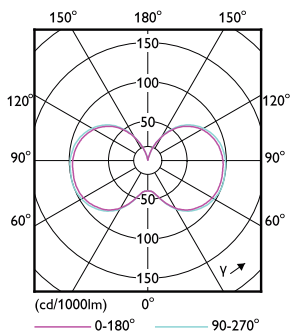

Dimensional drawing

Product	D	C
115CC/LED/840/ND EX39 G2 BB 3/1	4-1/16 inch	8-5/16 inch

Photometric data

General uniform lighting - 115CC/LED/840/ND EX39 G2 BB 3/1

Spectral Power Distribution Colour - 115CC/LED/840/ND EX39 G2 BB 3/1