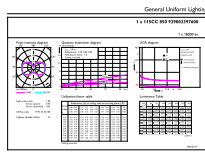

Dimensional drawing

Product	D	C
115CC/LED/850/ND EX39 G2 BB 3/1	4-1/16 inch	8-5/16 inch

Photometric data

General uniform lighting - 115CC/LED/850/ND EX39 G2 BB 3/1

Light Distribution Diagram - 115CC/LED/850/ND EX39 G2 BB 3/1