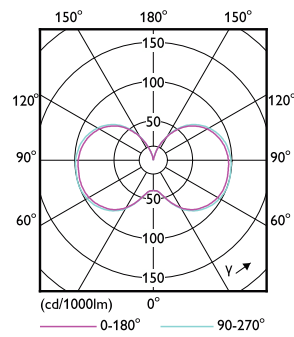

Product data

General Information	
Cap-Base	EX39 [Exclusionary Mogul Screw]
Nominal lifetime	50,000 hour(s)
Switching Cycle	50,000
Lighting Technology	LED
EU RoHS compliant	Yes
Light Technical	
Color Code	850 [CCT of 5000K]
Luminous Flux	18,000 lm
Color Designation	Daylight
Correlated Color Temperature (Nom)	5000 K
Luminous Efficacy (rated) (Nom)	156.00 lm/W
Color Consistency	ANSI 5000K quadrangle
Color rendering index (CRI)	80
LLMF At End Of Nominal Lifetime (Nom)	70 %
Operating and Electrical	
Line Frequency	50 to 60 Hz
Input Frequency	50 to 60 Hz
Power Consumption	115 W
Lamp Current (Nom)	1,020 mA
Starting Time (Nom)	1 s

Warm-up time to 60% light	1 s
Power Factor (Fraction)	0.9
Voltage (Nom)	120-277 V
UL Type	Type B - bypass the ballast
Temperature	
T-Case Maximum (Nom)	167 °F
Controls and Dimming	
Dimmable	No
Mechanical and Housing	
Bulb Finish	Clear
Bulb Material	Plastic
Bulb Shape	Corncob
Approval and Application	
Energy Consumption kWh/1000 h	115 kWh
Product Data	
Order product name	115CC/LED/850/ND EX39 G2 BB 3/1
Full product name	115CC/LED/850/ND EX39 G2 BB 3/1
Order code	559872

LED Corn Cobs

Material Nr. (12NC)	929002397604
Numerator - Quantity Per Pack	1
EAN/UPC - Product/Case	046677559878
Numerator - Packs per outer box	3

EAN/UPC - Case	50046677559873
----------------	----------------

Dimensional drawing

Product	D	C
115CC/LED/850/ND EX39 G2 BB 3/1	4-1/16 inch	8-5/16 inch

Photometric data

General uniform lighting - 115CC/LED/850/ND EX39 G2 BB 3/1

Light Distribution Diagram - 115CC/LED/850/ND EX39 G2 BB 3/1