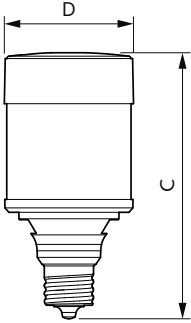

Product data

General Information	
Cap-Base	EX39 [Exclusionary Mogul Screw]
Nominal lifetime	50,000 hour(s)
Switching Cycle	50,000
Lighting Technology	LED
EU RoHS compliant	Yes
Light Technical	
Color Code	850 [CCT of 5000K]
Luminous Flux	18,000 lm
Color Designation	Daylight
Correlated Color Temperature (Nom)	5000 K
Luminous Efficacy (rated) (Nom)	156.00 lm/W
Color Consistency	ANSI 5000K quadrangle
Color rendering index (CRI)	80
LLMF At End Of Nominal Lifetime (Nom)	70 %
Operating and Electrical	
Line Frequency	50 to 60 Hz
Input Frequency	50 to 60 Hz
Power Consumption	115 W
Lamp Current (Nom)	1,020 mA
Starting Time (Nom)	1 s

Warm-up time to 60% light	1 s
Power Factor (Fraction)	0.9
Voltage (Nom)	120-277 V
UL Type	Type B - bypass the ballast
Temperature	
T-Case Maximum (Nom)	167 °F
Controls and Dimming	
Dimmable	No
Mechanical and Housing	
Bulb Finish	Clear
Bulb Material	Plastic
Bulb Shape	Corncob
Approval and Application	
Energy Consumption kWh/1000 h	115 kWh
Product Data	
Order product name	115CC/LED/850/ND EX39 G2 BB 3/1
Full product name	115CC/LED/850/ND EX39 G2 BB 3/1
Order code	559872

Dimensional drawing

Product	D	C
115CC/LED/850/ND EX39 G2 BB 3/1	4-1/16 inch	8-5/16 inch

Photometric data

General uniform lighting - 115CC/LED/850/ND EX39 G2 BB 3/1

Light Distribution Diagram - 115CC/LED/850/ND EX39 G2 BB 3/1