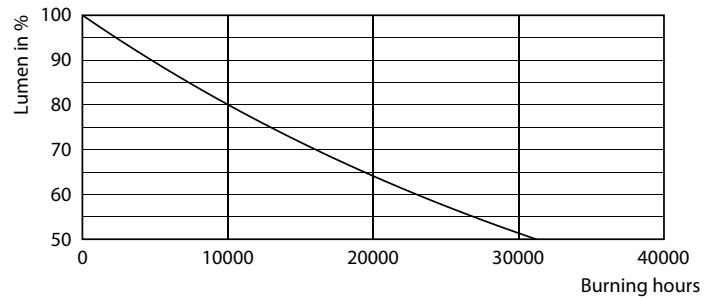

CorePro LED-glaspære

Fotometriske data

Spectral Power Distribution Colour - CorePro LEDBulbND 4.5-40W E27
A60830 FRG

Levetid

Life Expectancy Diagram - CorePro LEDBulbND 4.5-40W E27 A60830 FRG

Lumen Maintenance Diagram - CorePro LEDBulbND 4.5-40W E27 A60830
FRG