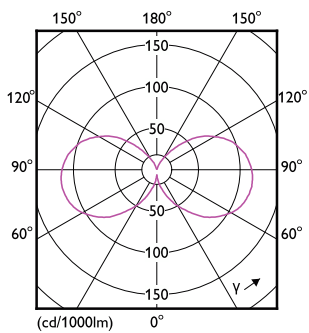

Målskitse

Product	D	C
CorePro LEDBulbND 4.5-40W E27 A60830 FRG	60 mm	106 mm

Fotometriske data

Light Distribution Diagram – CorePro LEDBulbND 4.5-40W E27 A60830 FRG

General uniform lighting – CorePro LEDBulbND 4.5-40W E27 A60830 FRG