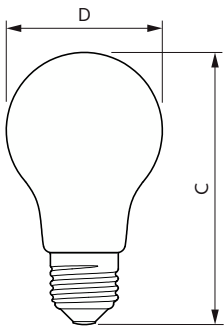

Målskitse

Product	D	C
CorePro LEDBulbND 4.5-40W E27 A60830 FRG	60 mm	106 mm

Fotometriske data

Light Distribution Diagram – CorePro LEDBulbND 4.5-40W E27 A60830 FRG

General uniform lighting – CorePro LEDBulbND 4.5-40W E27 A60830 FRG