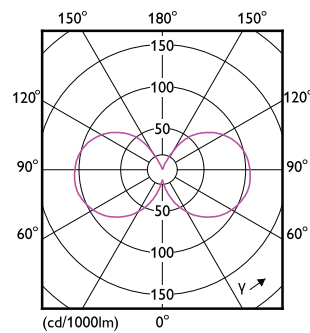

Light Distribution Diagram - CorePro LEDBulbND 7-60W E27 A60 830 FR G