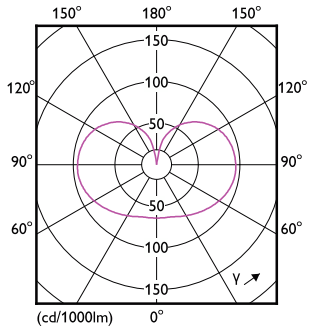

Målskitse

Product	D	C
MAS LEDBulb DT5.9-60W E27 927 A60 FR G	60 mm	104 mm

Fotometriske data

Spectral Power Distribution Colour - MAS LEDBulb DT5.9-60W E27 927 A60 FR G

General uniform lighting - MAS LEDBulb DT5.9-60W E27 927 A60 FR G

MASTER Glass LED-pærer

Fotometriske data

Light Distribution Diagram - MAS LEDBulb DT5.9-60W E27 927 A60 FR G

Levetid

Life Expectancy Diagram - MAS LEDBulb DT5.9-60W E27 927 A60 FR G

Lumen Maintenance Diagram - MAS LEDBulb DT5.9-60W E27 927 A60 FR G