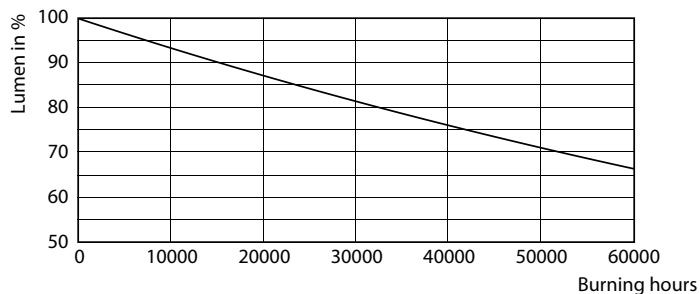

CorePro LEDtube EM/Mains

Levetid

Life Expectancy Diagram - CorePro LEDtube 1500mm 20W 840 T8

Lumen Maintenance Diagram - CorePro LEDtube 1500mm 20W 840 T8