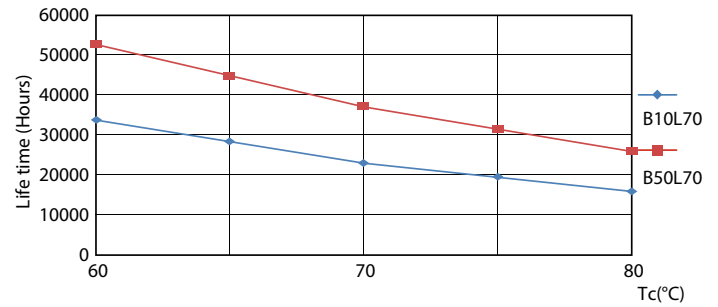

Light Distribution Diagram - CorePro LEDtube 1500mm 20W 840 T8

Spectral Power Distribution Colour - CorePro LEDtube 1500mm 20W 840 T8

Levetid

Life Expectancy Diagram - CorePro LEDtube 1500mm 20W 840 T8

Life Expectancy Diagram - CorePro LEDtube 1500mm 20W 840 T8