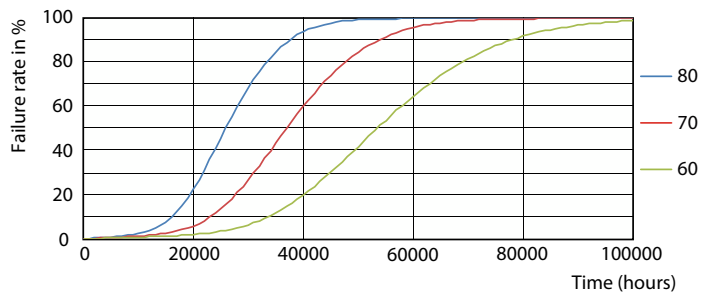

CorePro LEDtube EM/Mains

Levetid

Life Expectancy Diagram - CorePro LEDtube 1500mm 20W 840 T8

Lumen Maintenance Diagram - CorePro LEDtube 1500mm 20W 840 T8