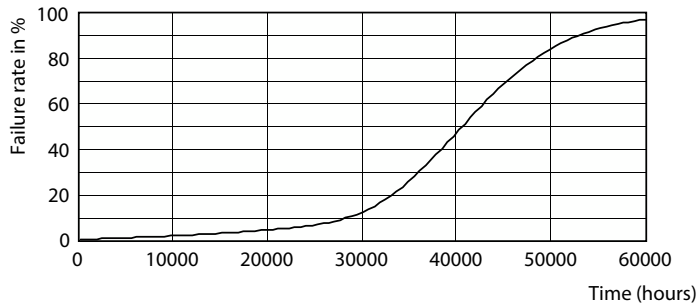

MASTER LED-spot ExpertColor AR111

Fotometriske data

© 2023 Philips Lighting B.V. Page 11

Accent Lighting Spots - MAS ExpertColor 10.8-50W 930 AR111 40D

Levetid

Life Expectancy Diagram - MAS ExpertColor 10.8-50W 930 AR111 40D