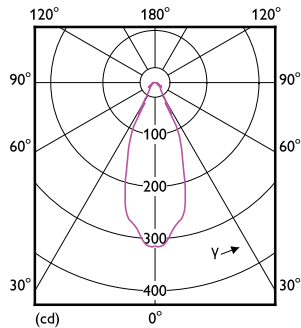

Målskitse

Product	D	C
MAS ExpertColor 10.8-50W 930 AR111 40D	111 mm	61 mm

Fotometriske data

Spectral Power Distribution Colour - MAS ExpertColor 10.8-50W 930 AR111 40D

Light Distribution Diagram - MAS ExpertColor 10.8-50W 930 AR111 40D