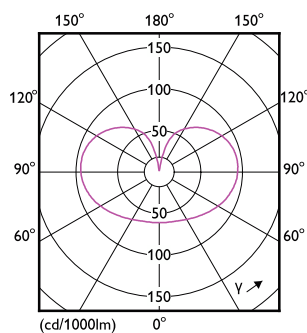

General uniform lighting - MAS VLE LEDBulb D5.9-60W E27 927 A60 FRG

Light Distribution Diagram - MAS VLE LEDBulb D5.9-60W E27 927 A60 FRG