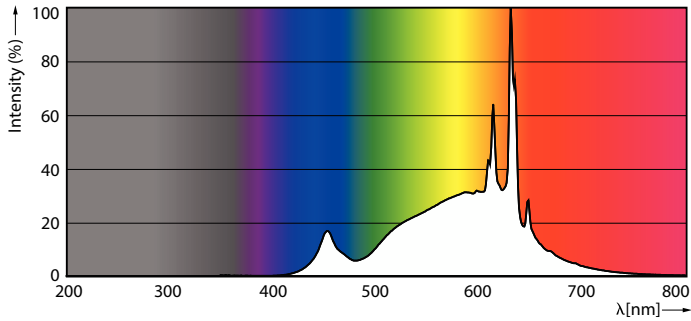

MASTER Value Glass LED-es fényforrások

Fotometriai adatok

Spectral Power Distribution Colour - MAS VLE LEDBulb D5.9-60W E27 927 A60 FRG