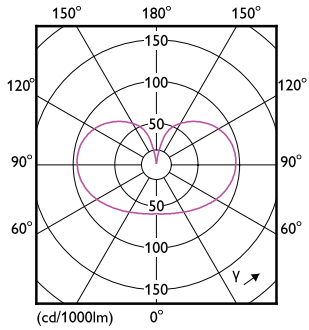

MASTER Value LED-glaspærer

Fotometriske data

Light Distribution Diagram - MAS VLE LEDBulb D7.8-75W E27 927 A60 FRG