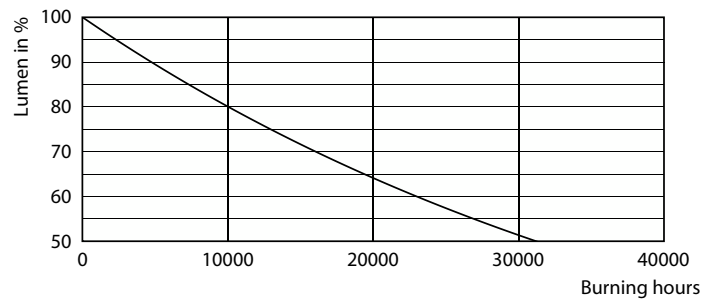

Lumen Maintenance Diagram - MAS VLE LEDBulb D7.8-75W E27 927 A60 FRG