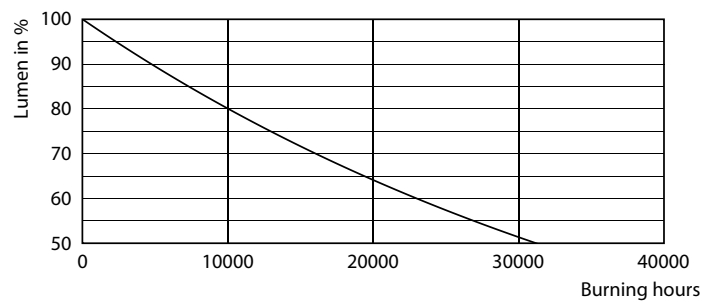

Lumen Maintenance Diagram - MAS VLE LEDBulb D7.8-75W E27 927 A60 FRG