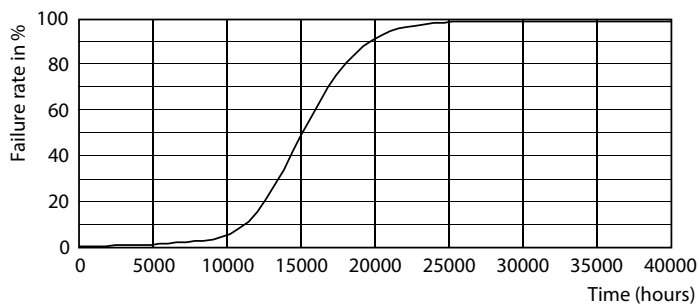

Élettartam

Life Expectancy Diagram - MAS VLE LEDBulb D7.8-75W E27 927 A60 FRG