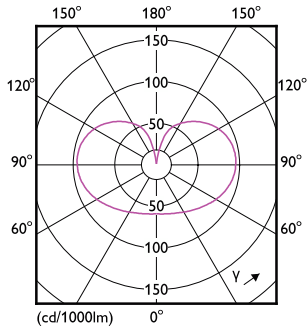

MASTER Value Glass LED-es fényforrások

Fotometriai adatok

Light Distribution Diagram - MAS VLE LEDBulb D7.8-75W E27 927 A60 FRG